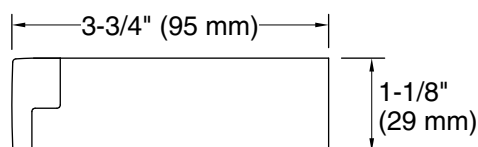

### Technical Information

All product dimensions are nominal.

Installation Type: Wall-mount

Material: Zinc, Stainless Steel